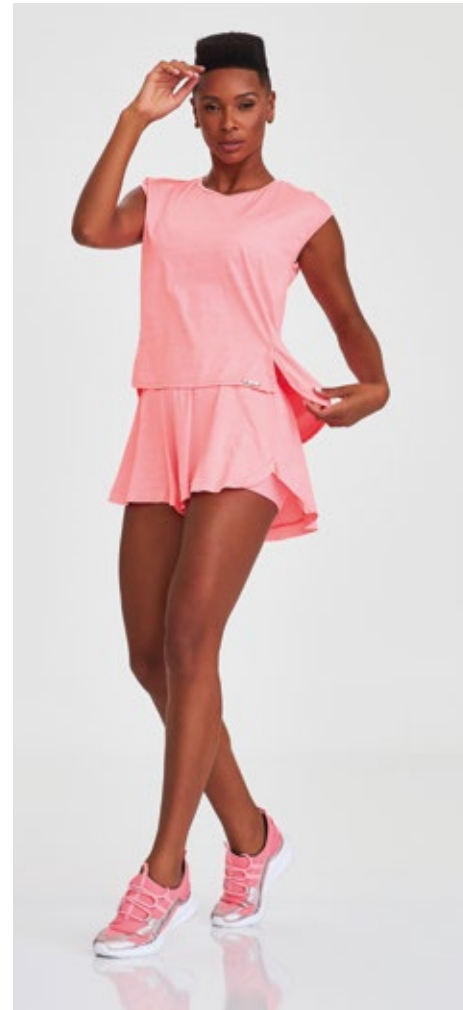

TECIDO: VIVANT
96% POLIAMIDA / 4% ELASTANO

Vivant é seu visual mesclado longo ton-sur-ton, sua excelente elasticidade, toque gelado, secagem rápida, respirabilidade e gerenciamento térmico. Tecnologias Truelife DRY (gerenciamento de umidade) e Truelife UV UPF 35.

FABRIC: VIVANT
96% POLYAMIDE / 4% ELASTANE

Vivant is a long striped ton-sur-ton look, it has an excellent stretch, cool touch, dry-fit, breathability and thermal management. Technologies: Truelife DRY (humidity management) e Truelife UV UPF 35.