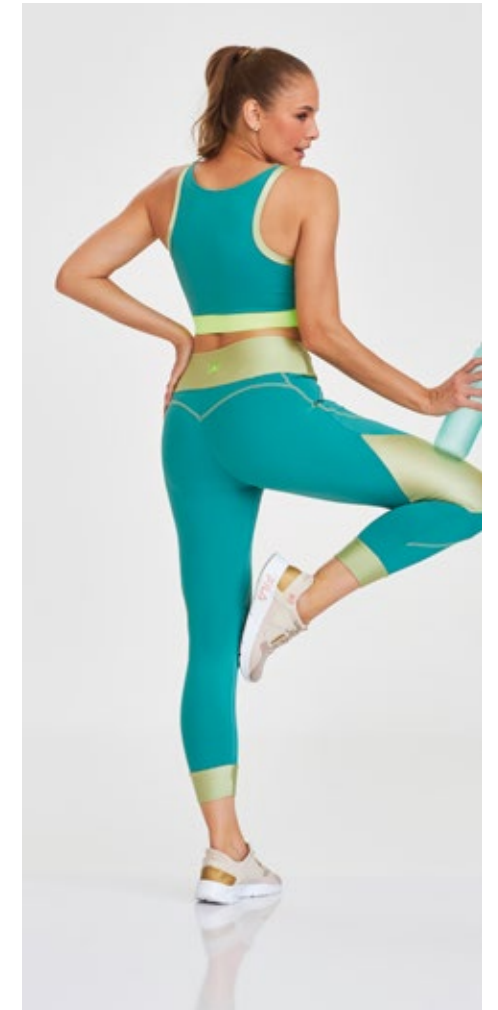

EMPINA BUMBUM

Modelagem da CAJUBRASIL é impecável, veste bem e é ergonômica. Grande diferencial é o empina bumbum, Recorte nas costas que modela a região, dando alusão à um bumbum maior.

BUTT LIFT

Ergonomically designed, CAJUBRASIL fits perfectly. Butt lift effect by its design.