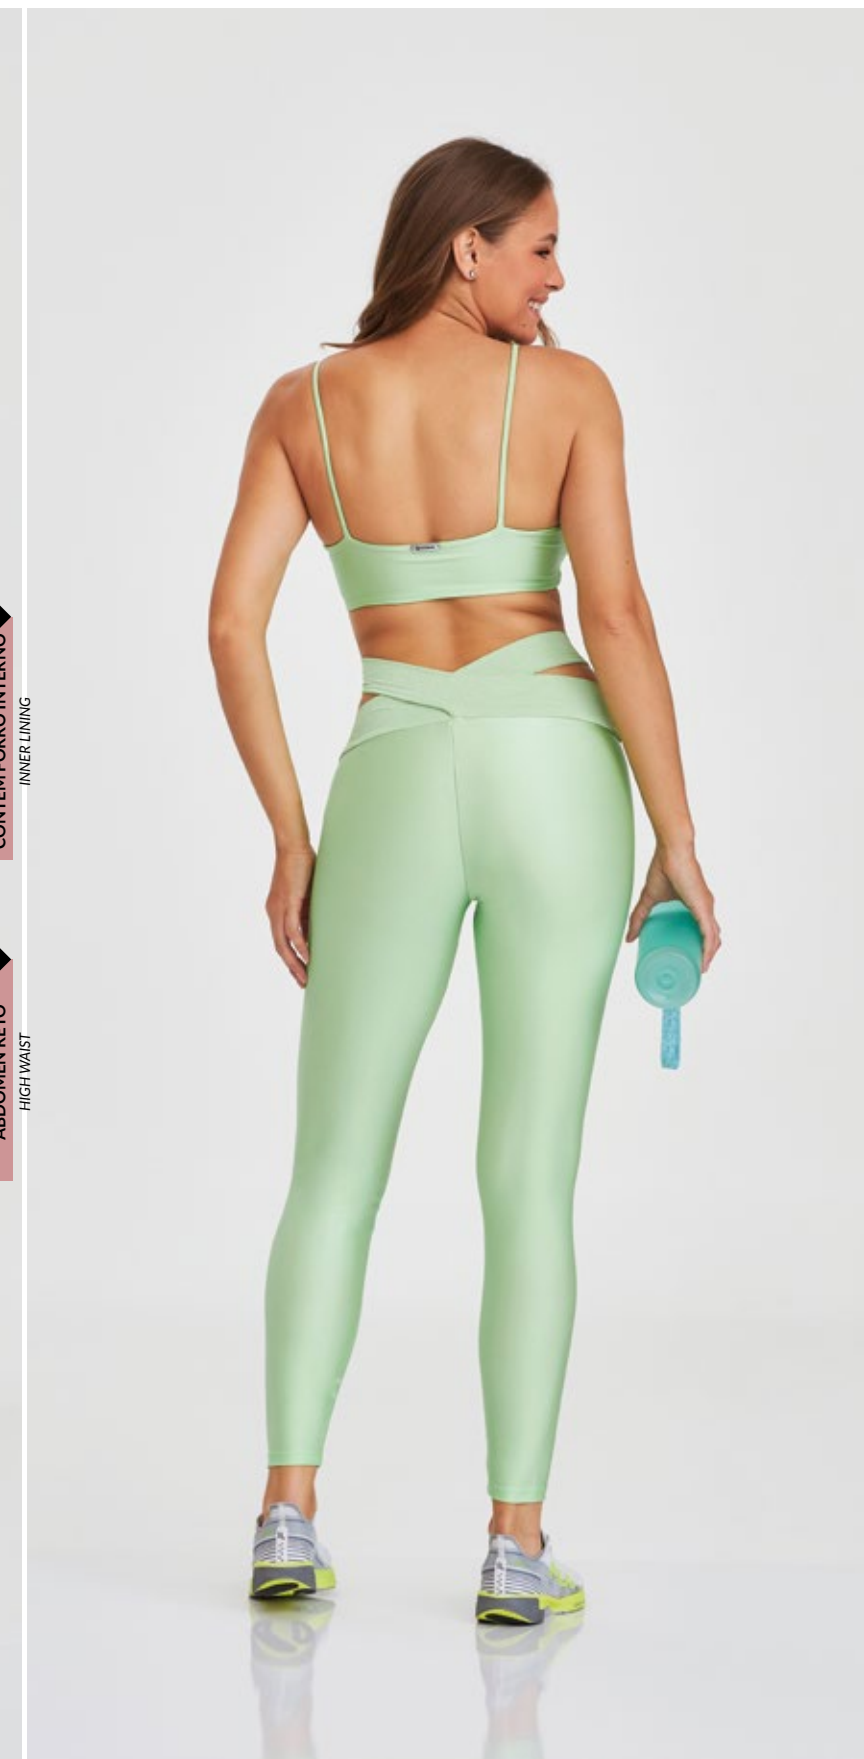

CONTÉM FORRO INTERNO
INNER LINING

ABDÔMEN RETO
HIGH WAIST

CONTÉM FORRO INTERNO
INNER LINING

ABDÔMEN RETO
HIGH WAIST

ROSA CORALINA
ROSE CORALINA
VERDE MENTA
GREEN MINT

012.073
TOP ATLANTA TRANSPASSADO
P-M-G-GG
ATLANTA
TOP ATLANTA CROSSED
S-M-L-XL

ROSA CORALINA
ROSE CORALINA
VERDE MENTA
GREEN MINT

012.074
LEGGING ATLANTA CÓS TRANSPASSADO
P-M-G-GG
ATLANTA
LEGGING ATLANTA CROSSED WAIST
S-M-L-XL

ROSA CORALINA
ROSE CORALINA
VERDE MENTA
GREEN MINT

012.073
TOP ATLANTA TRANSPASSADO
P-M-G-GG
ATLANTA
TOP ATLANTA CROSSED
S-M-L-XL

ROSA CORALINA
ROSE CORALINA
VERDE MENTA
GREEN MINT

012.074
LEGGING ATLANTA CÓS TRANSPASSADO
P-M-G-GG
ATLANTA
LEGGING ATLANTA CROSSED WAIST
S-M-L-XL