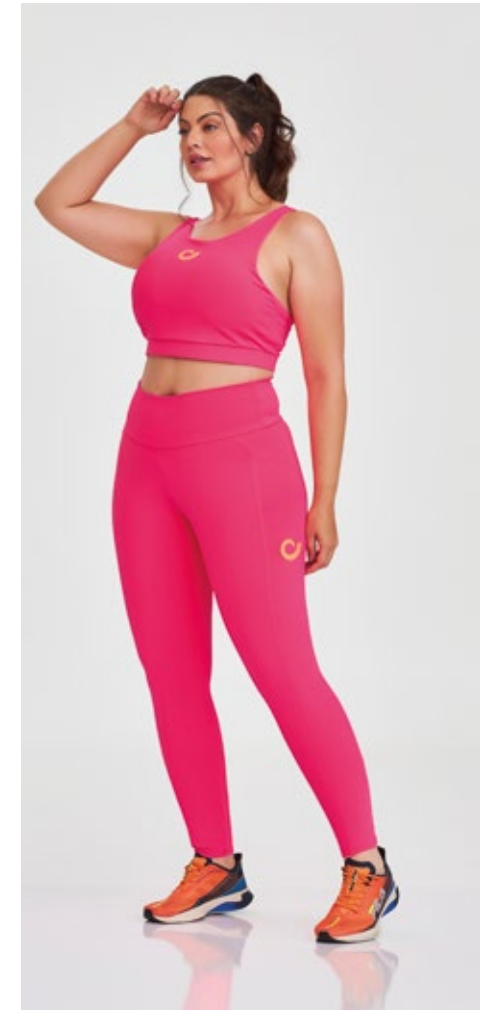

TECIDO: NAKAY
91% POLIAMIDA / 9% ELASTANO

Mistura perfeita de estilo e desempenho, o artigo confere toque macio e elasticidade acertada para a confecção de peças que exigem liberdade de movimento. Sua principal característica é a ótima cobertura que favorece peças com menor transparência e é homologado com a tecnologia Amni Soul Eco. A tecnologia Amni Soul Eco ®, fio de poliamida biodegradável da Rhodia, faz parte de uma nova geração de fios sustentáveis. Além de biodegradável em três anos, a fibra é reciclável. Sua fórmula permite que as roupas se decomponham rapidamente após serem corretamente descartadas em aterros sanitários. Amni Soul Eco ® proporciona toque sedoso, leveza, conforto, respirabilidade e secagem rápida. Tecnologia vencedora de vários prêmios de inovação e sustentabilidade.

FABRIC: NAKAY
91% POLYAMIDE / 9% ELASTANE

A perfect blend of style and performance, the article provides a soft touch and the right elasticity for making pieces that require freedom of movement. Its main feature is the excellent coverage that favors pieces with less transparency and is approved with Amni Soul Eco technology. Amni Soul Eco ® technology, Rhodia's biodegradable polyamide yarn, is part of a new generation of sustainable yarns. In addition to being biodegradable in three years, the fiber is recyclable. Its formula allows clothes to decompose quickly after being properly disposed of in landfills. Amni Soul Eco ® provides a silky touch, lightness, comfort, breathability and quick drying. Multi-award winning technology for innovation and sustainability.