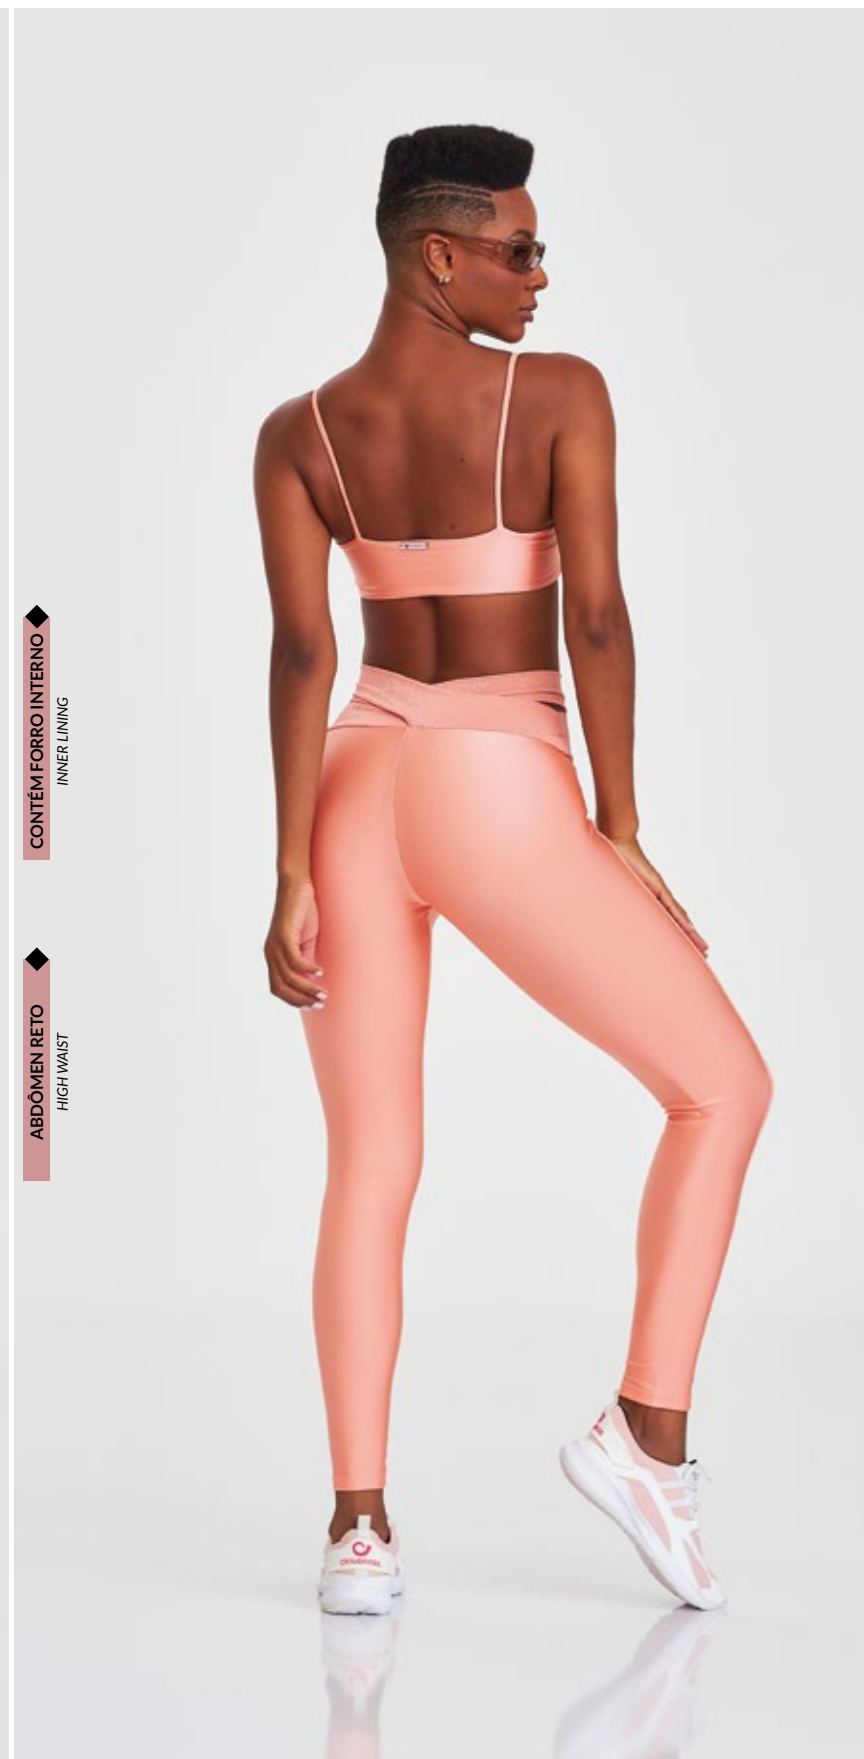

CONTÉM FORRO INTERNO
INNER LINING

ABDÔMEN RETO
HIGH WAIST

CONTÉM FORRO INTERNO
INNER LINING

ABDÔMEN RETO
HIGH WAIST

ROSA CORALINA
ROSE CORALINA
VERDE MENTA
GREEN MINT

012.073
TOP ATLANTA TRANSPASSADO
P-M-G-GG
ATLANTA
TOP ATLANTA CROSSED
S-M-L-XL

ROSA CORALINA
ROSE CORALINA
VERDE MENTA
GREEN MINT

012.074
LEGGING ATLANTA CÓS TRANSPASSADO
P-M-G-GG
ATLANTA
LEGGING ATLANTA CROSSED WAIST
S-M-L-XL

ROSA CORALINA
ROSE CORALINA
VERDE MENTA
GREEN MINT

012.073
TOP ATLANTA TRANSPASSADO
P-M-G-GG
ATLANTA
TOP ATLANTA CROSSED
S-M-L-XL

ROSA CORALINA
ROSE CORALINA
VERDE MENTA
GREEN MINT

012.074
LEGGING ATLANTA CÓS TRANSPASSADO
P-M-G-GG
ATLANTA
LEGGING ATLANTA CROSSED WAIST
S-M-L-XL