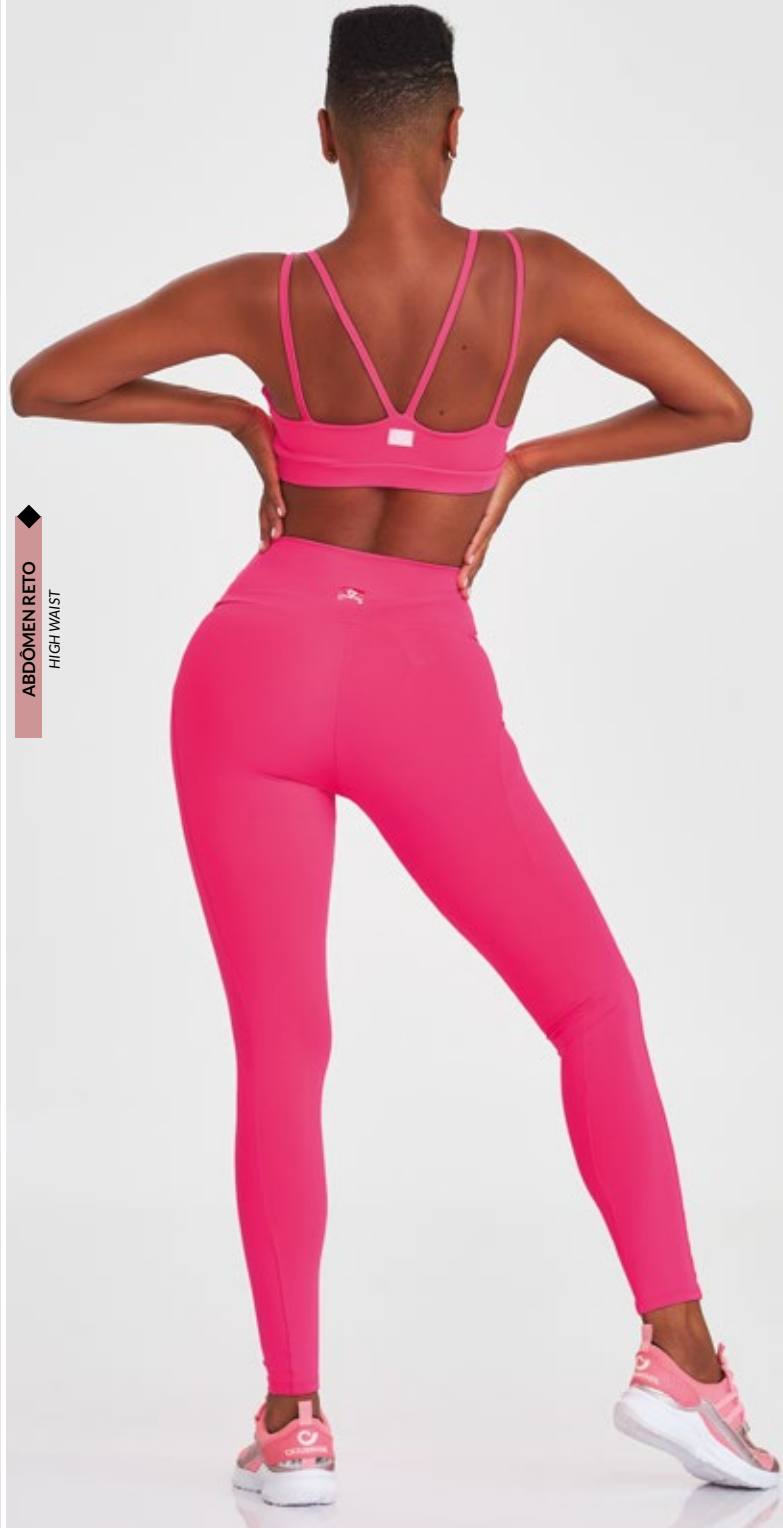

ABDOMEN RETO
HIGH WAIST