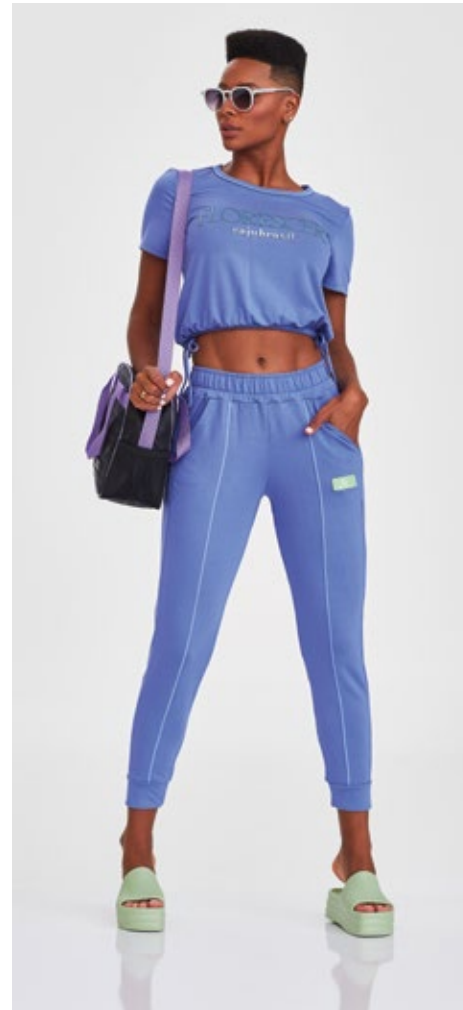

TECIDO: SPORT VISCO FLEECE
92% VISCOSE / 8% ELASTANO

Frescor e suavidade em contato com a pele. Reduz a velocidade do crescimento de bactérias. Fios de algodão penteado proporcionando mais maciez e resistência. Processo de produção não tóxica e biodegradável.

FABRIC: SPORT VISCO FLEECE
92% VISCOSE / 8% ELASTANE

Freshness and softness in contact with the skin. Reduces the rate of growth of bacteria. Combed cotton yarn providing more softness and resistance. Non-toxic and biodegradable production process.