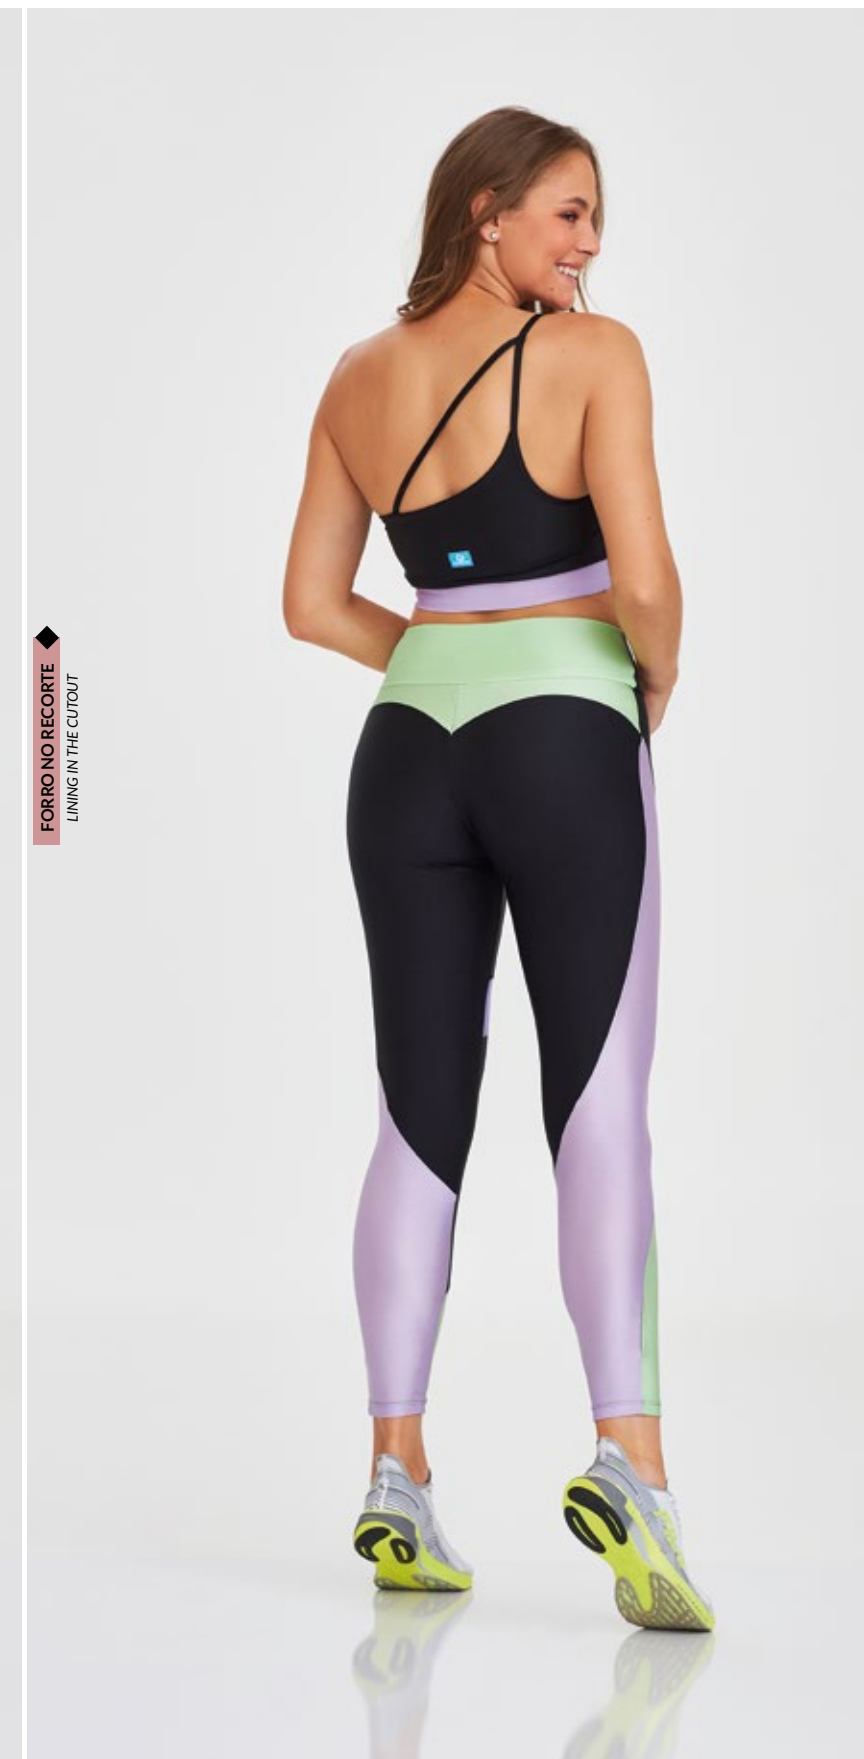

FORRO NO RECORTE
LINING IN THE CUTOUT

PRETO
BLACK
ROXO LAVANDA
PURPLE LAVENDER

012.092
LEGGING ATLANTA DETALHES
P-M-G
ATLANTA
LEGGING ATLANTA DETAILS
S-M-L