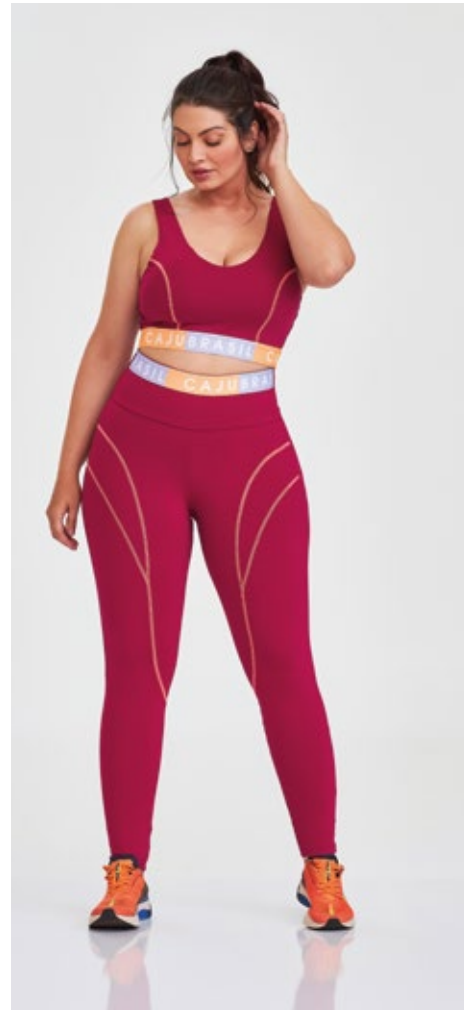

TECIDO: EMANA
88% POLIAMIDA / 12% ELASTANO

Toque extremamente confortável e alta tecnologia. Proteção UV 50+: contra raios ultravioletas UVA e UVB. Com cristais bioativos que melhoram a circulação sanguínea: reduz a celulite. Reduz a fadiga muscular.

FABRIC: EMANA
88% POLYAMIDE / 12% ELASTANE

Soft touch and high technology. Bioactive crystals that helps the blood flow: it treats cellulites and low muscle fatigue. 50+ UV protection: UVA and UVB