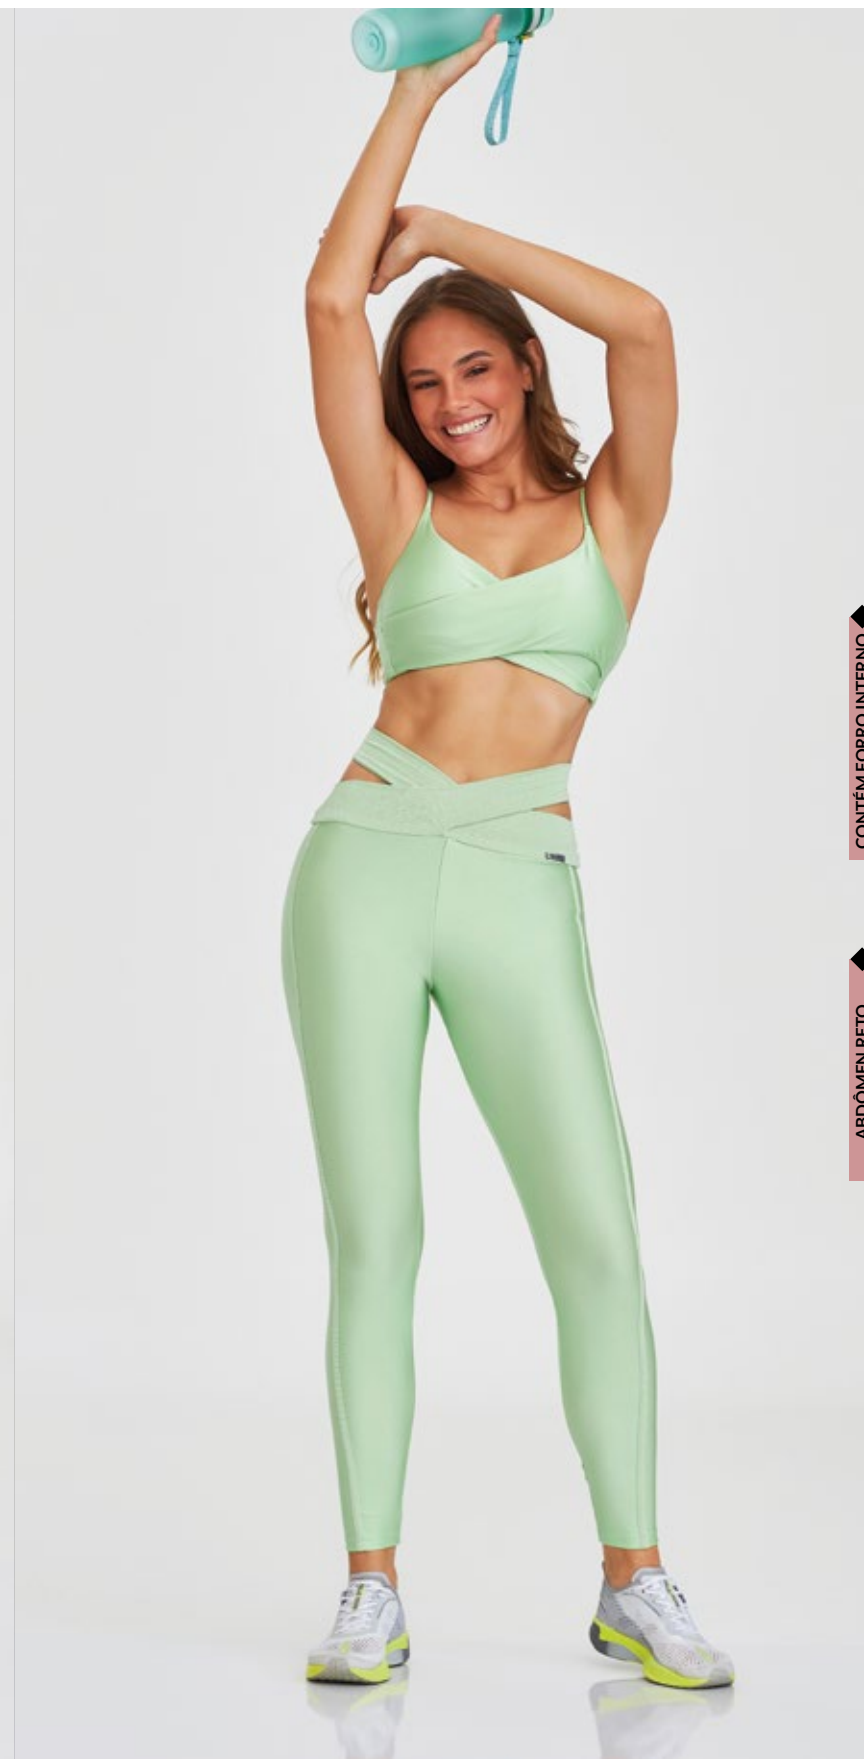

CONTÉM FORRO INTERNO
INNER LINING

ABDÔMEN RETO
HIGH WAIST

CONTÉM FORRO INTERNO
INNER LINING

ABDÔMEN RETO
HIGH WAIST

ROSA CORALINA
ROSE CORALINA
VERDE MENTA
GREEN MINT

012.073
TOP ATLANTA TRANSPASSADO
P-M-G-GG
ATLANTA
TOP ATLANTA CROSSED
S-M-L-XL

ROSA CORALINA
ROSE CORALINA
VERDE MENTA
GREEN MINT

012.074
LEGGING ATLANTA CÓS TRANSPASSADO
P-M-G-GG
ATLANTA
LEGGING ATLANTA CROSSED WAIST
S-M-L-XL

ROSA CORALINA
ROSE CORALINA
VERDE MENTA
GREEN MINT

012.073
TOP ATLANTA TRANSPASSADO
P-M-G-GG
ATLANTA
TOP ATLANTA CROSSED
S-M-L-XL

ROSA CORALINA
ROSE CORALINA
VERDE MENTA
GREEN MINT

012.074
LEGGING ATLANTA CÓS TRANSPASSADO
P-M-G-GG
ATLANTA
LEGGING ATLANTA CROSSED WAIST
S-M-L-XL