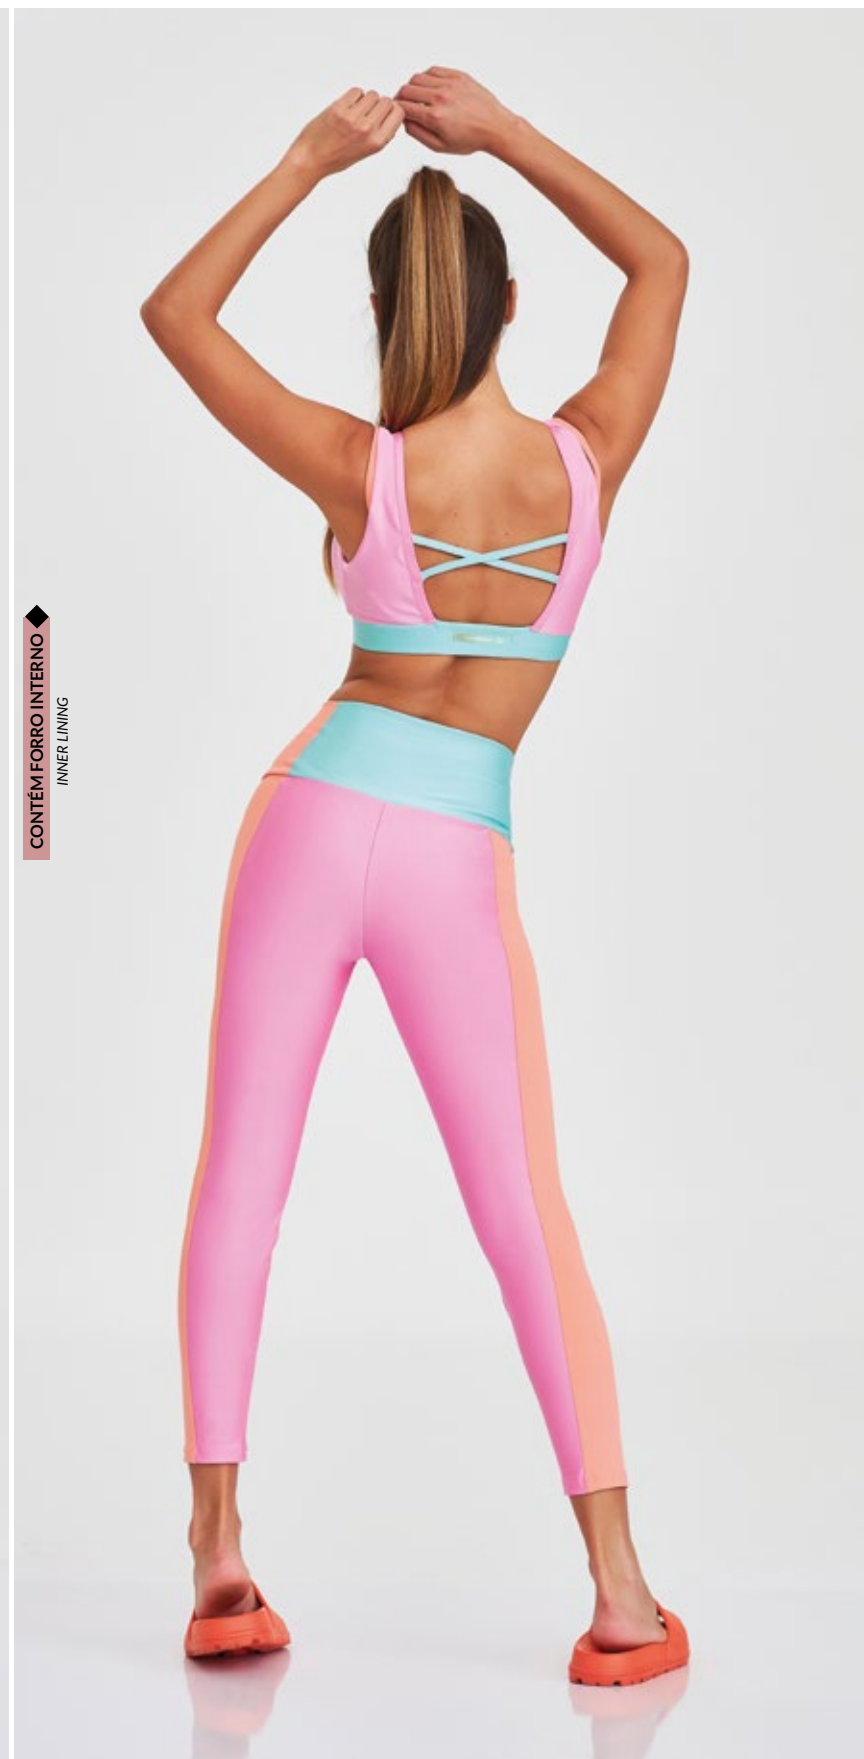

012.068
LEGGING ATLANTA CORES
P-M-G
ATLANTA
LEGGING ATLANTA COLORS
S-M-L