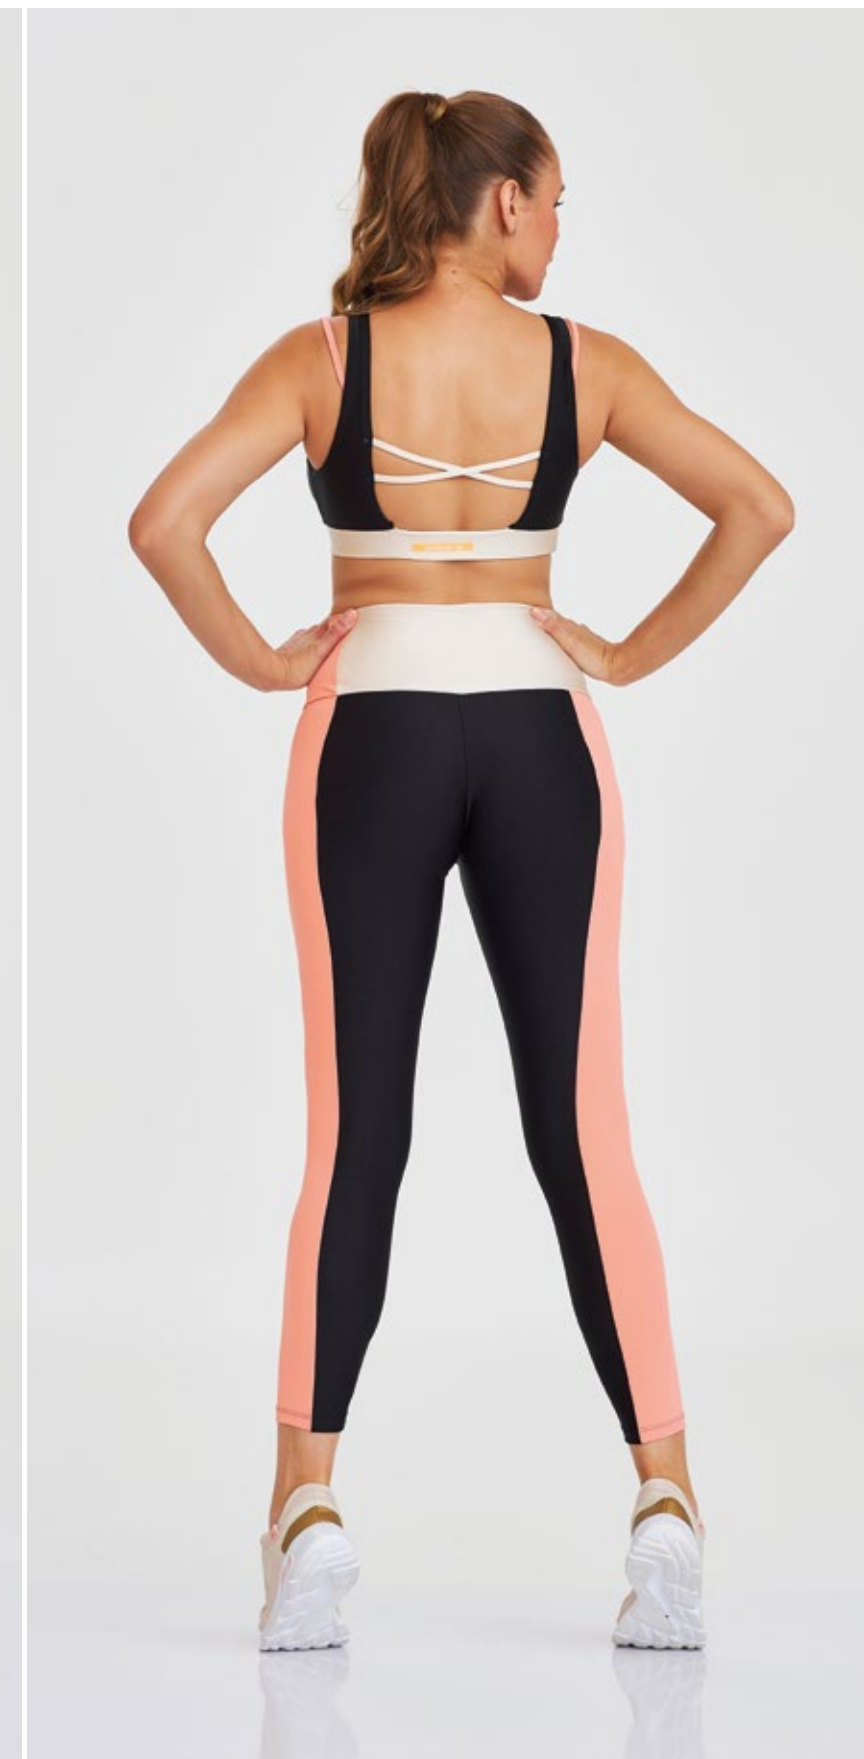

012.068
LEGGING ATLANTA CORES
P-M-G
ATLANTA
LEGGING ATLANTA COLORS
S-M-L