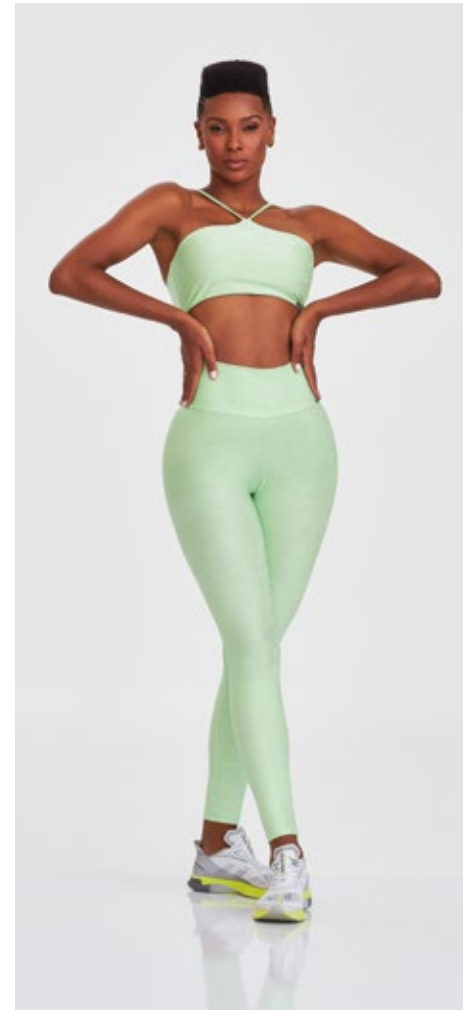

KETTEN SPORT

A malha não se deforma com facilidade (indesmaltável). Tecido mais resistente e durável. Mantém a memória do tecido, ou seja, a capacidade de voltar à formação inicial. Power controlado (compressão e conforto). Proteção solar.

KETTEN SPORT

The mesh is not easily unfading. More resistant and durable fabric. It maintains tissue memory, that is, an ability to return to initial form. Controlled power (compression and comfort). It contains sun protection.

UV PROTECTION

Proteção solar UV 50+ :
contra raios ultravioletas UVA e UVB.
New Zealand
Atlanta
Atletika
Balance
Emana
Trend
Skin Fit
Trilobal Fit
UV
Luna
Power Gym Blanc
Ultracool Touch Bio
Vivant UV 35+

**UV PROTECTION UV 50+
SUN PROTECTION: UVA AND UVB.**

*New Zealand
Atlanta
Atletika
Balance
Emana
Trend
Skin Fit
Trilobal Fit
UV
Luna
Power Gym Blanc
Ultracool Touch Bio
Vivant UV 35+*